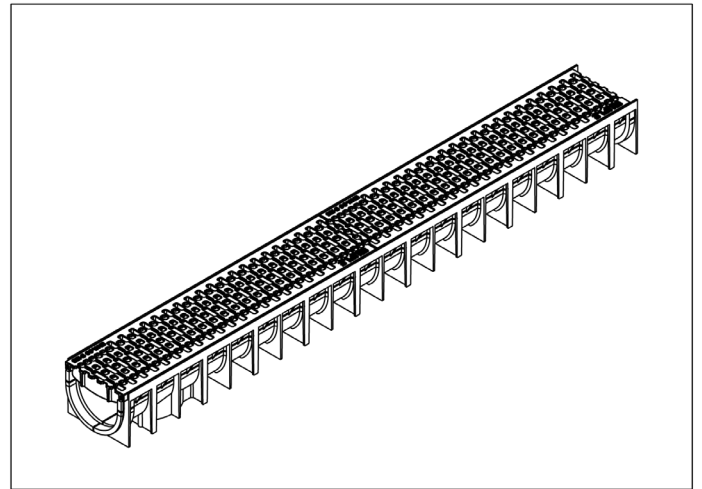

MUFLE 4ALL H92 combined with
AMALFI PP-GF grating

Black: 613033
Grey: 613048

Dimensions and features

Length (mm)	1000
Width External/Internal (mm)	120 / 95
Height External/Internal (mm)	92 / 70
Outlets	Vertical outlet Ø110 / Ø75
Channel body material	PP-PE
Frame	integrated
Grating material	PP-GF
Grating slot dimension (mm)	Slot 6mm
Grating surface finishing	***
Weight (Kg)	2,7
Resistance (Norm EN1433)	B 125

Dimensions and weights are subjected to the tolerances of the manufacturing.
The products have to be installed according to ACO's installation manual.