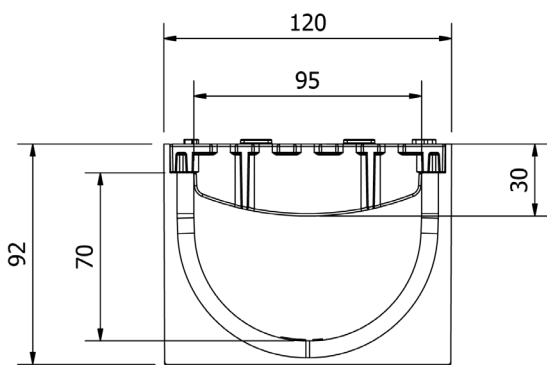

MUFLE 4ALL H92 combined with
AMALFI PP-GF grating

Black: 613033
Grey: 613048

Dimensions and features

Length (mm)	1000
Width External/Internal (mm)	120 / 95
Height External/Internal (mm)	92 / 70
Outlets	Vertical outlet Ø110 / Ø75
Channel body material	PP-PE
Frame	integrated
Grating material	PP-GF
Grating slot dimension (mm)	Slot 6mm
Grating surface finishing	***
Weight (Kg)	2,7
Resistance (Norm EN1433)	B 125

Dimensions and weights are subjected to the tolerances of the manufacturing.
The products have to be installed according to ACO's installation manual.