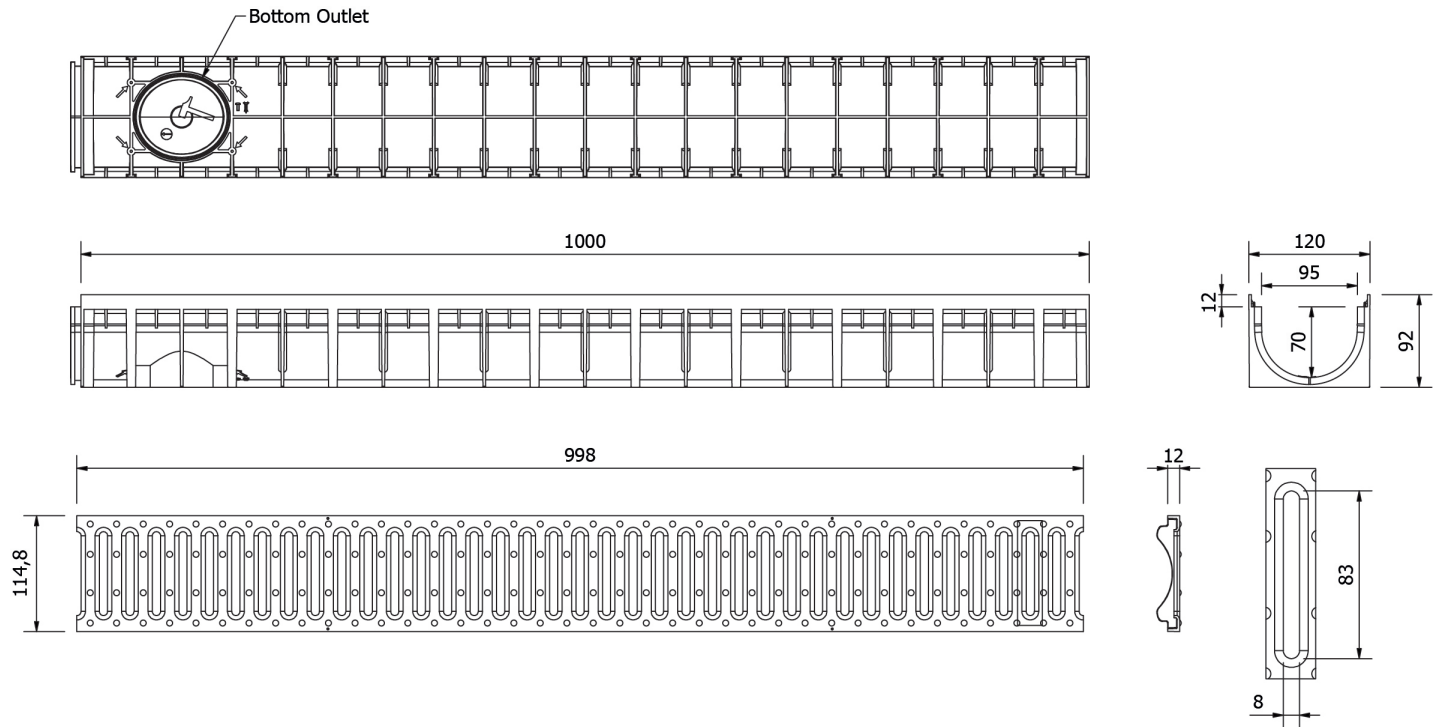

MUFLE 4ALL H92 combined with
PP-PE grating

Black: 613005
Grey: 613006

Dimensions and features

Length (mm)	1000
Width External/Internal (mm)	120 / 95
Height External/Internal (mm)	92 / 70
Outlets	Vertical outlet Ø110 / Ø75
Channel body material	PP-PE
Frame	integrated
Grating material	PP-PE
Grating slot dimension (mm)	Slot 8mm
Grating surface finishing	---
Weight (Kg)	1,05
Resistance (Norm EN1433)	A 15

Dimensions and weights are subjected to the tolerances of the manufacturing.
The products have to be installed according to ACO's installation manual.