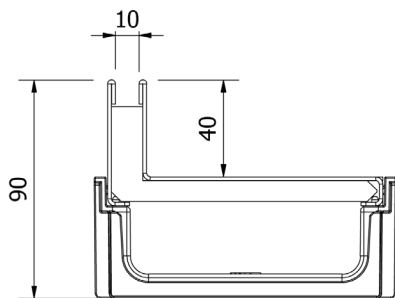

## Dimensions and features

<b>Length (mm)</b>	1000
<b>Width External/Internal (mm)</b>	125 / 95
<b>Height External/Internal (mm)</b>	90 / 28
<b>Outlets</b>	Vertical outlet Ø110 - Horizontal outlet Ø32 (with accessory)
<b>Channel body material</b>	PP-PE
<b>Frame</b>	integrated
<b>Grating material</b>	Galvanized steel
<b>Grating slot dimension (mm)</b>	Slot 10mm
<b>Grating surface finishing</b>	Galvanized
<b>Weight (Kg)</b>	3,4
<b>Resistance (Norm EN1433)</b>	B 125

Dimensions and weights are subjected to the tolerances of the manufacturing.  
The products have to be installed according to ACO's installation manual.