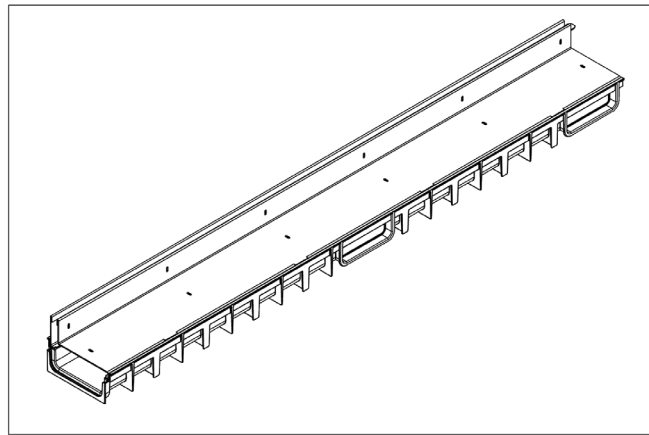

**MUFLE 4ALL H50** combined with  
**Galvanized steel SlotTop H40 grating**

**Black: 845320**  
**Grey: \*\*\***

## Dimensions and features

<b>Length (mm)</b>	1000
<b>Width External/Internal (mm)</b>	125 / 95
<b>Height External/Internal (mm)</b>	90 / 28
<b>Outlets</b>	Vertical outlet Ø110 - Horizontal outlet Ø32 (with accessory)
<b>Channel body material</b>	PP-PE
<b>Frame</b>	integrated
<b>Grating material</b>	Galvanized steel
<b>Grating slot dimension (mm)</b>	Slot 10mm
<b>Grating surface finishing</b>	Galvanized
<b>Weight (Kg)</b>	3,4
<b>Resistance (Norm EN1433)</b>	B 125