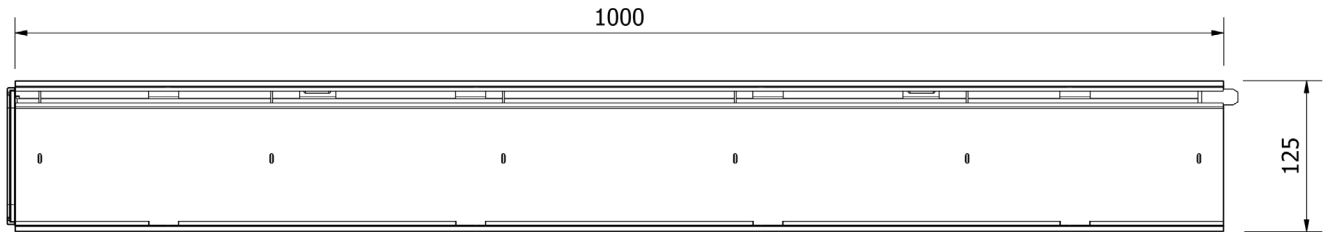

## Dimensions and features

<b>Length (mm)</b>	1000
<b>Width External/Internal (mm)</b>	125 / 95
<b>Height External/Internal (mm)</b>	90 / 28
<b>Outlets</b>	Vertical outlet Ø110 - Horizontal outlet Ø32 (with accessory)
<b>Channel body material</b>	PP-PE
<b>Frame</b>	integrated
<b>Grating material</b>	Galvanized steel
<b>Grating slot dimension (mm)</b>	Slot 10mm
<b>Grating surface finishing</b>	Galvanized
<b>Weight (Kg)</b>	3,4
<b>Resistance (Norm EN1433)</b>	B 125

Dimensions and weights are subjected to the tolerances of the manufacturing.  
The products have to be installed according to ACO's installation manual.