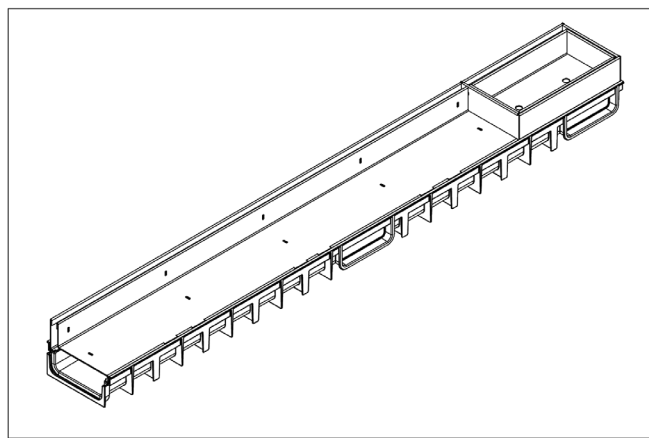

MUFLE 4ALL H50 combined with

Black: 845321

Galvanized steel SlotTop H40 with Inspection Element

Grey: ***

Dimensions and features

Length (mm)	1000
Width External/Internal (mm)	125 / 95
Height External/Internal (mm)	90 / 28
Outlets	Vertical outlet Ø110 - Horizontal outlet Ø32 (with accessory)
Channel body material	PP-PE
Frame	integrated
Grating material	Galvanized steel
Grating slot dimension (mm)	Slot 10mm
Grating surface finishing	Galvanized
Weight (Kg)	4
Resistance (Norm EN1433)	B 125

Dimensions and weights are subjected to the tolerances of the manufacturing.
The products have to be installed according to ACO's installation manual.