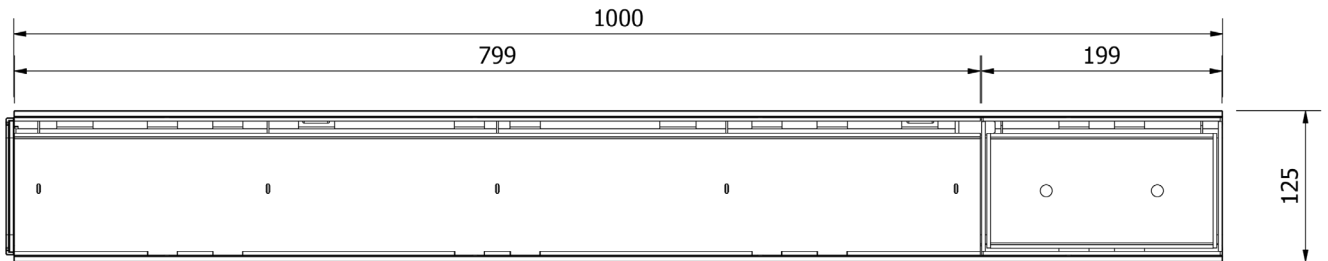

MUFLE 4ALL H50 combined with

Black: 845321

Galvanized steel SlotTop H40 with Inspection Element

Grey: ***

Dimensions and features

Length (mm)	1000
Width External/Internal (mm)	125 / 95
Height External/Internal (mm)	90 / 28
Outlets	Vertical outlet Ø110 - Horizontal outlet Ø32 (with accessory)
Channel body material	PP-PE
Frame	integrated
Grating material	Galvanized steel
Grating slot dimension (mm)	Slot 10mm
Grating surface finishing	Galvanized
Weight (Kg)	4
Resistance (Norm EN1433)	B 125

Dimensions and weights are subjected to the tolerances of the manufacturing.
The products have to be installed according to ACO's installation manual.