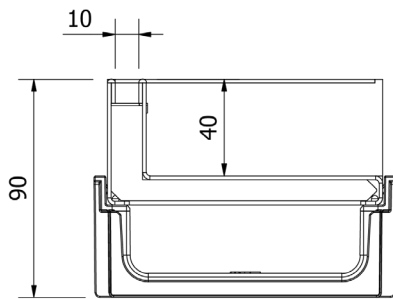

MUFLE 4ALL H50 combined with

Black: 845321

Galvanized steel SlotTop H40 with Inspection Element

Grey: ***

Dimensions and features

Length (mm)	1000
Width External/Internal (mm)	125 / 95
Height External/Internal (mm)	90 / 28
Outlets	Vertical outlet Ø110 - Horizontal outlet Ø32 (with accessory)
Channel body material	PP-PE
Frame	integrated
Grating material	Galvanized steel
Grating slot dimension (mm)	Slot 10mm
Grating surface finishing	Galvanized
Weight (Kg)	4
Resistance (Norm EN1433)	B 125

Dimensions and weights are subjected to the tolerances of the manufacturing.
The products have to be installed according to ACO's installation manual.