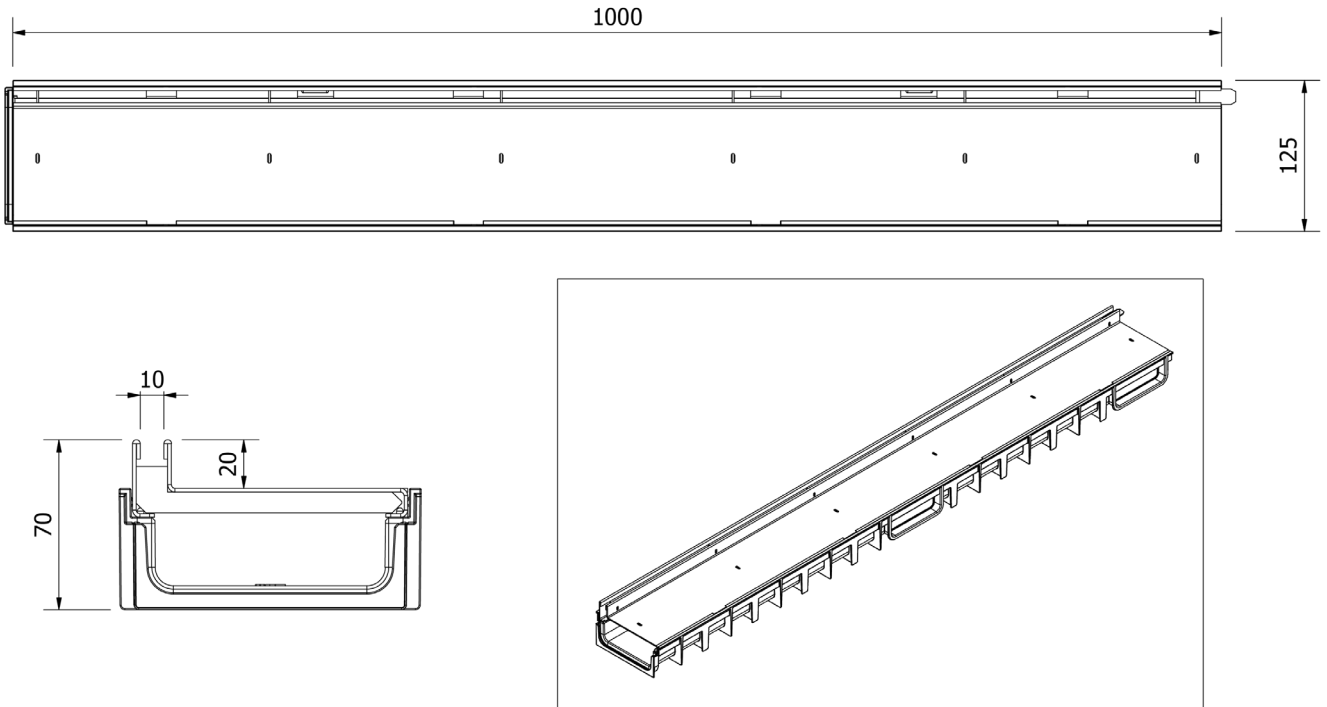

MUFLE 4ALL H50 combined with
Stainless steel SlotTop H20 grating

Black: 845310
Grey: ***

Dimensions and features

Length (mm)	1000
Width External/Internal (mm)	125 / 95
Height External/Internal (mm)	70 / 28
Outlets	Vertical outlet Ø110 - Horizontal outlet Ø32 (with accessory)
Channel body material	PP-PE
Frame	integrated
Grating material	Stainless steel
Grating slot dimension (mm)	Slot 10mm
Grating surface finishing	polished
Weight (Kg)	2,9
Resistance (Norm EN1433)	A 15

Dimensions and weights are subjected to the tolerances of the manufacturing.
The products have to be installed according to ACO's installation manual.