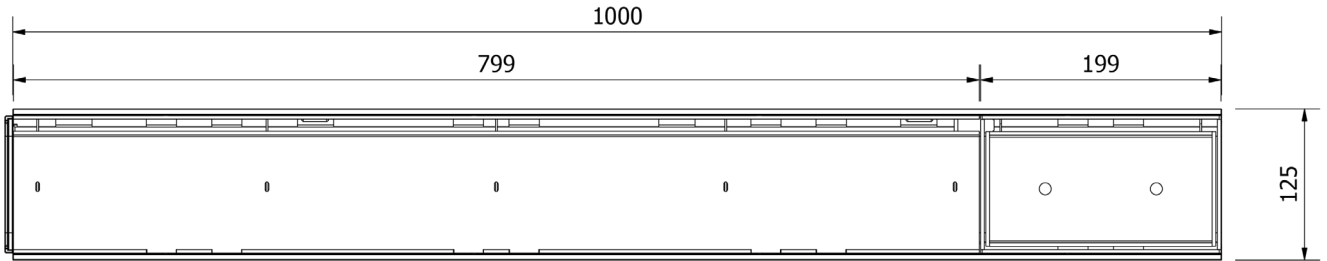

MUFLE 4ALL H50 combined with

Black: 845311

Stainless steel SlotTop H20 grating with Inspection Element

Grey: ***

Dimensions and features

Length (mm)	1000
Width External/Internal (mm)	125 / 95
Height External/Internal (mm)	70 / 28
Outlets	Vertical outlet Ø110 - Horizontal outlet Ø32 (with accessory)
Channel body material	PP-PE
Frame	integrated
Grating material	Stainless steel
Grating slot dimension (mm)	Slot 10mm
Grating surface finishing	polished
Weight (Kg)	3,5
Resistance (Norm EN1433)	A 15

Dimensions and weights are subjected to the tolerances of the manufacturing.
The products have to be installed according to ACO's installation manual.