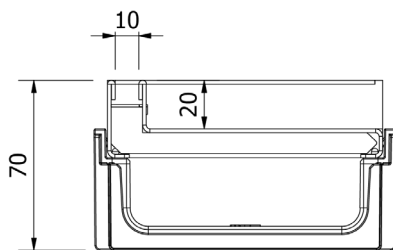

MUFLE 4ALL H50 combined with

Black: 845311

Stainless steel SlotTop H20 grating with Inspection Element

Grey: ***

Dimensions and features

Length (mm)	1000
Width External/Internal (mm)	125 / 95
Height External/Internal (mm)	70 / 28
Outlets	Vertical outlet Ø110 - Horizontal outlet Ø32 (with accessory)
Channel body material	PP-PE
Frame	integrated
Grating material	Stainless steel
Grating slot dimension (mm)	Slot 10mm
Grating surface finishing	polished
Weight (Kg)	3,5
Resistance (Norm EN1433)	A 15

Dimensions and weights are subjected to the tolerances of the manufacturing.
The products have to be installed according to ACO's installation manual.