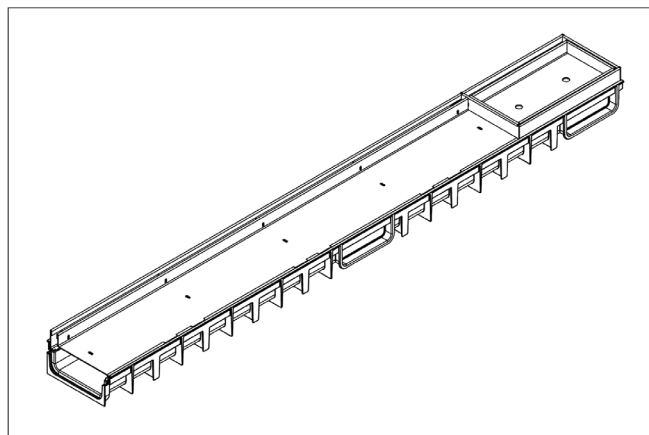

MUFLE 4ALL H50 combined with

Black: 845311

Stainless steel SlotTop H20 grating with Inspection Element

Grey: ***

Dimensions and features

Length (mm)	1000
Width External/Internal (mm)	125 / 95
Height External/Internal (mm)	70 / 28
Outlets	Vertical outlet Ø110 - Horizontal outlet Ø32 (with accessory)
Channel body material	PP-PE
Frame	integrated
Grating material	Stainless steel
Grating slot dimension (mm)	Slot 10mm
Grating surface finishing	polished
Weight (Kg)	3,5
Resistance (Norm EN1433)	A 15

Dimensions and weights are subjected to the tolerances of the manufacturing.
The products have to be installed according to ACO's installation manual.