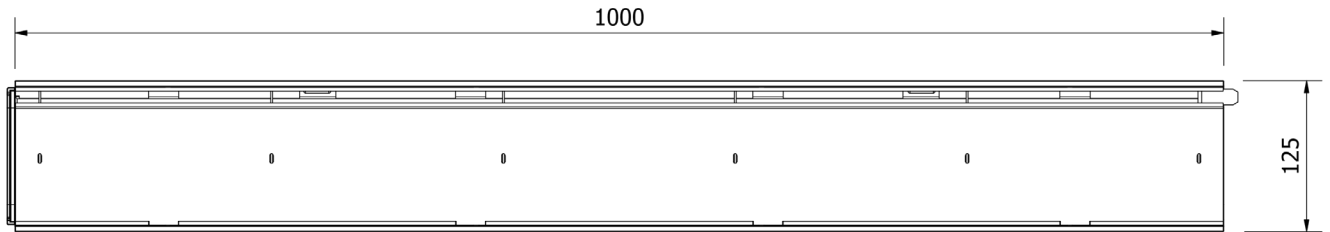

## Dimensions and features

<b>Length (mm)</b>	1000
<b>Width External/Internal (mm)</b>	125 / 95
<b>Height External/Internal (mm)</b>	90 / 28
<b>Outlets</b>	Vertical outlet Ø110 - Horizontal outlet Ø32 (with accessory)
<b>Channel body material</b>	PP-PE
<b>Frame</b>	integrated
<b>Grating material</b>	Stainless steel
<b>Grating slot dimension (mm)</b>	Slot 10mm
<b>Grating surface finishing</b>	polished
<b>Weight (Kg)</b>	3,4
<b>Resistance (Norm EN1433)</b>	B 125

Dimensions and weights are subjected to the tolerances of the manufacturing.  
The products have to be installed according to ACO's installation manual.