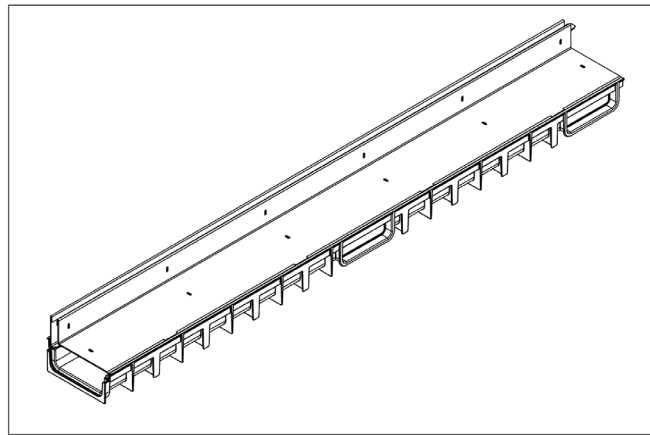

**MUFLE 4ALL H50** combined with  
**Stainless steel SlotTop H40 grating**

**Black: 845330**  
**Grey: \*\*\***

## Dimensions and features

<b>Length (mm)</b>	1000
<b>Width External/Internal (mm)</b>	125 / 95
<b>Height External/Internal (mm)</b>	90 / 28
<b>Outlets</b>	Vertical outlet Ø110 - Horizontal outlet Ø32 (with accessory)
<b>Channel body material</b>	PP-PE
<b>Frame</b>	integrated
<b>Grating material</b>	Stainless steel
<b>Grating slot dimension (mm)</b>	Slot 10mm
<b>Grating surface finishing</b>	polished
<b>Weight (Kg)</b>	3,4
<b>Resistance (Norm EN1433)</b>	B 125