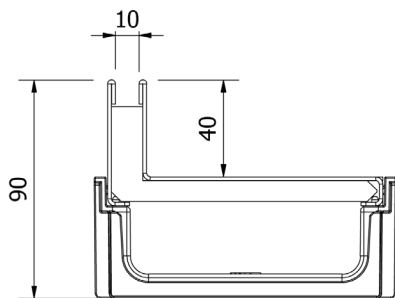

## Dimensions and features

<b>Length (mm)</b>	1000
<b>Width External/Internal (mm)</b>	125 / 95
<b>Height External/Internal (mm)</b>	90 / 28
<b>Outlets</b>	Vertical outlet Ø110 - Horizontal outlet Ø32 (with accessory)
<b>Channel body material</b>	PP-PE
<b>Frame</b>	integrated
<b>Grating material</b>	Stainless steel
<b>Grating slot dimension (mm)</b>	Slot 10mm
<b>Grating surface finishing</b>	polished
<b>Weight (Kg)</b>	3,4
<b>Resistance (Norm EN1433)</b>	B 125

Dimensions and weights are subjected to the tolerances of the manufacturing.  
The products have to be installed according to ACO's installation manual.