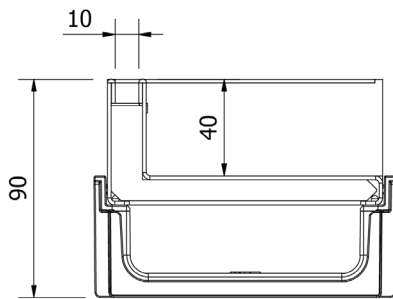

MUFLE 4ALL H50 combined with
Stainless steel SlotTop H40 with Ipection Element

Black: 845331
Grey: ***

Dimensions and features

Length (mm)	1000
Width External/Internal (mm)	125 / 95
Height External/Internal (mm)	90 / 28
Outlets	Vertical outlet Ø110 - Horizontal outlet Ø32 (with accessory)
Channel body material	PP-PE
Frame	integrated
Grating material	Stainless steel
Grating slot dimension (mm)	Slot 10mm
Grating surface finishing	polished
Weight (Kg)	4
Resistance (Norm EN1433)	B 125

Dimensions and weights are subjected to the tolerances of the manufacturing.
The products have to be installed according to ACO's installation manual.