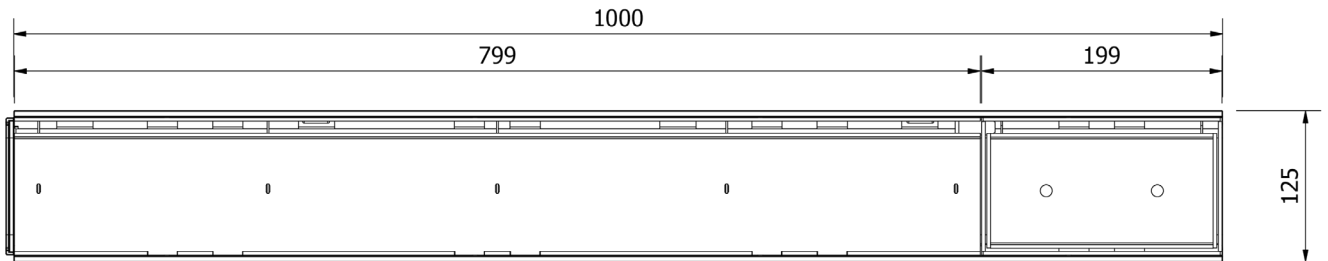

MUFLE 4ALL H50 combined with
Stainless steel SlotTop H40 with Ipection Element

Black: 845331
Grey: ***

Dimensions and features

Length (mm)	1000
Width External/Internal (mm)	125 / 95
Height External/Internal (mm)	90 / 28
Outlets	Vertical outlet Ø110 - Horizontal outlet Ø32 (with accessory)
Channel body material	PP-PE
Frame	integrated
Grating material	Stainless steel
Grating slot dimension (mm)	Slot 10mm
Grating surface finishing	polished
Weight (Kg)	4
Resistance (Norm EN1433)	B 125

Dimensions and weights are subjected to the tolerances of the manufacturing.
The products have to be installed according to ACO's installation manual.