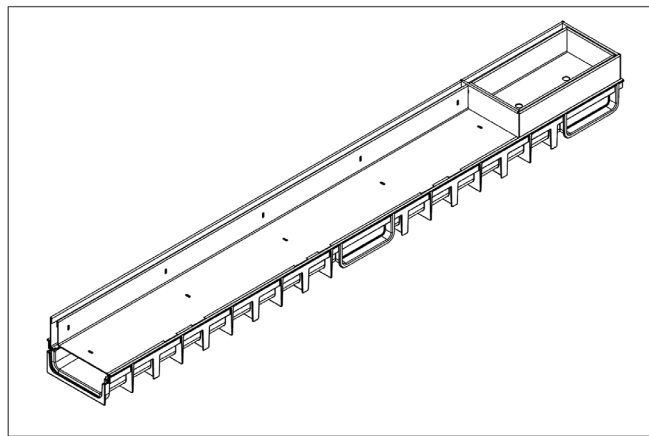

MUFLE 4ALL H50 combined with
Stainless steel SlotTop H40 with Ipection Element

Black: 845331
Grey: ***

Dimensions and features

Length (mm)	1000
Width External/Internal (mm)	125 / 95
Height External/Internal (mm)	90 / 28
Outlets	Vertical outlet Ø110 - Horizontal outlet Ø32 (with accessory)
Channel body material	PP-PE
Frame	integrated
Grating material	Stainless steel
Grating slot dimension (mm)	Slot 10mm
Grating surface finishing	polished
Weight (Kg)	4
Resistance (Norm EN1433)	B 125

Dimensions and weights are subjected to the tolerances of the manufacturing.
The products have to be installed according to ACO's installation manual.