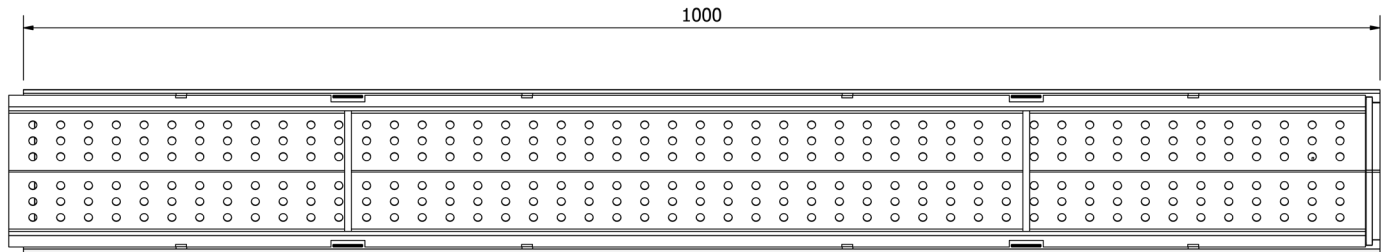

MUFLE 4ALL H92 combined with
Stainless steel AISI430 4Stone grating

Black: 613058
Grey: 613060

Dimensions and features

Length (mm)	1000
Width External/Internal (mm)	120 / 95
Height External/Internal (mm)	132 / 70
Outlets	Vertical outlet Ø110 / Ø75
Channel body material	PP-PE
Frame	integrated
Grating material	Stainless steel AISI430
Grating slot dimension (mm)	
Grating surface finishing	Galvanized
Weight (Kg)	2,8
Resistance (Norm EN1433)	Pedestrian Application

Dimensions and weights are subjected to the tolerances of the manufacturing.
 The products have to be installed according to ACO's installation manual.