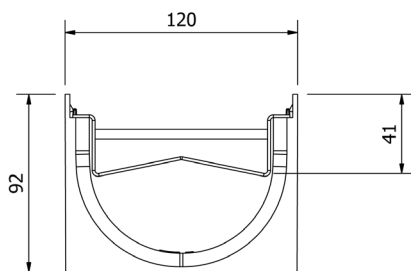

MUFLE 4ALL H92 combined with
Stainless steel AISI430 4Stone grating

Black: 613058
Grey: 613060

Dimensions and features

Length (mm)	1000
Width External/Internal (mm)	120 / 95
Height External/Internal (mm)	132 / 70
Outlets	Vertical outlet Ø110 / Ø75
Channel body material	PP-PE
Frame	integrated
Grating material	Stainless steel AISI430
Grating slot dimension (mm)	
Grating surface finishing	Galvanized
Weight (Kg)	2,8
Resistance (Norm EN1433)	Pedestrian Application

Dimensions and weights are subjected to the tolerances of the manufacturing.
 The products have to be installed according to ACO's installation manual.