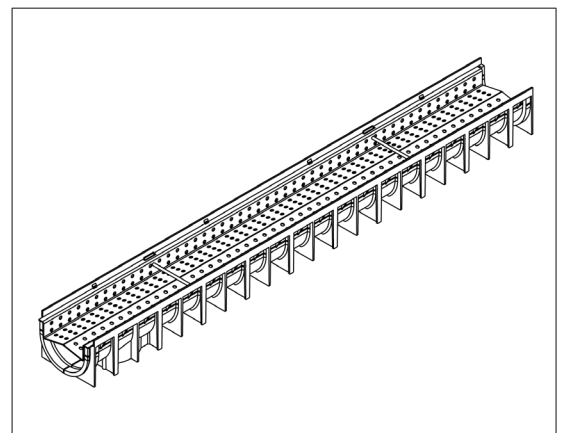

MUFLE 4ALL H92 combined with
Stainless steel AISI430 4Stone grating

Black: 613058
Grey: 613060

Dimensions and features

Length (mm)	1000
Width External/Internal (mm)	120 / 95
Height External/Internal (mm)	132 / 70
Outlets	Vertical outlet Ø110 / Ø75
Channel body material	PP-PE
Frame	integrated
Grating material	Stainless steel AISI430
Grating slot dimension (mm)	
Grating surface finishing	Galvanized
Weight (Kg)	2,8
Resistance (Norm EN1433)	Pedestrian Application

Dimensions and weights are subjected to the tolerances of the manufacturing.
 The products have to be installed according to ACO's installation manual.