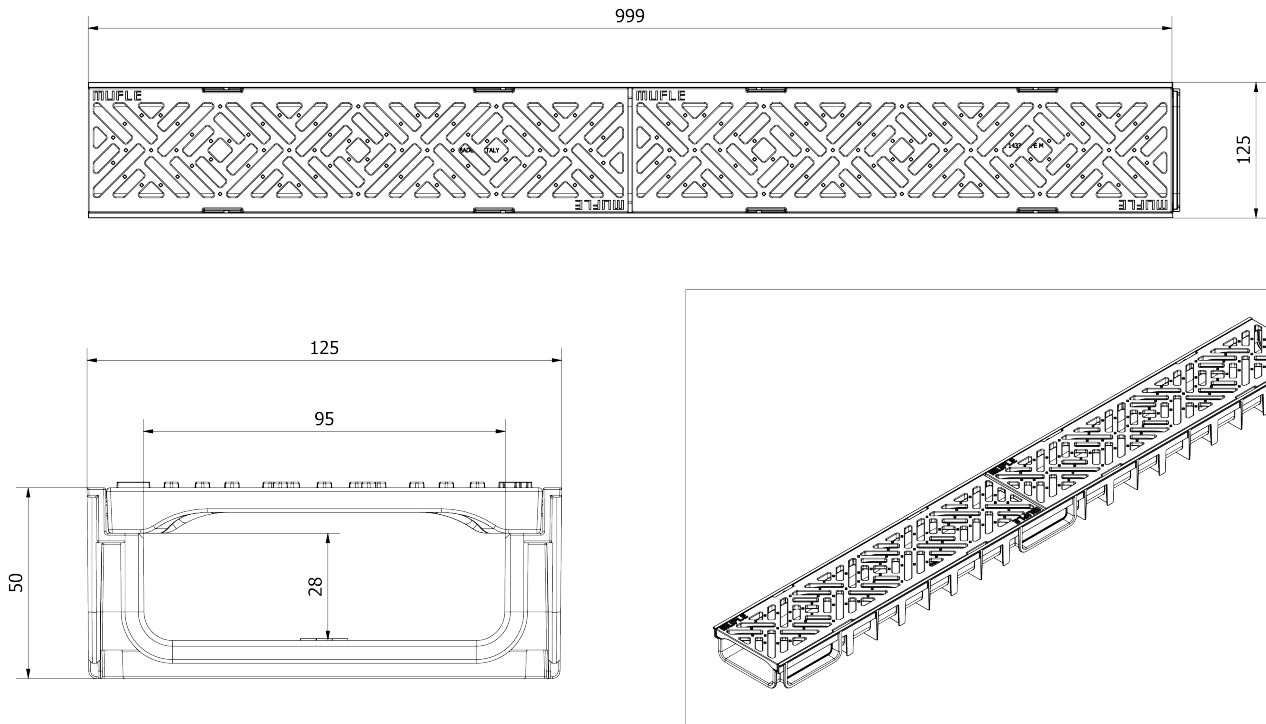

MUFLE 4ALL H50 Channel & Grating

Black: 845080

Ductile iron Healsafe Mesh - B125

Grey: -

Dimensions and features

| | |
|--------------------------------------|---|
| Length (mm) | 1000 |
| Width External/Internal (mm) | 125 / 95 |
| Height External/Internal (mm) | 50 / 28 |
| Outlets | Vertical outlet Ø110 - Horizontal outlet Ø32 (with accessory) |
| Channel body material | PP-PE |
| Frame | integrated |
| Grating material | Ductile iron |
| Grating slot dimension (mm) | Slot 8,5 mm |
| Grating surface finishing | Black paint |
| Weight (Kg) | 5,20 |
| Resistance (Norm EN1433) | B 125 |

Dimensions and weights are subjected to the tolerances of the manufacturing.
The products have to be installed according to ACO's installation manual.