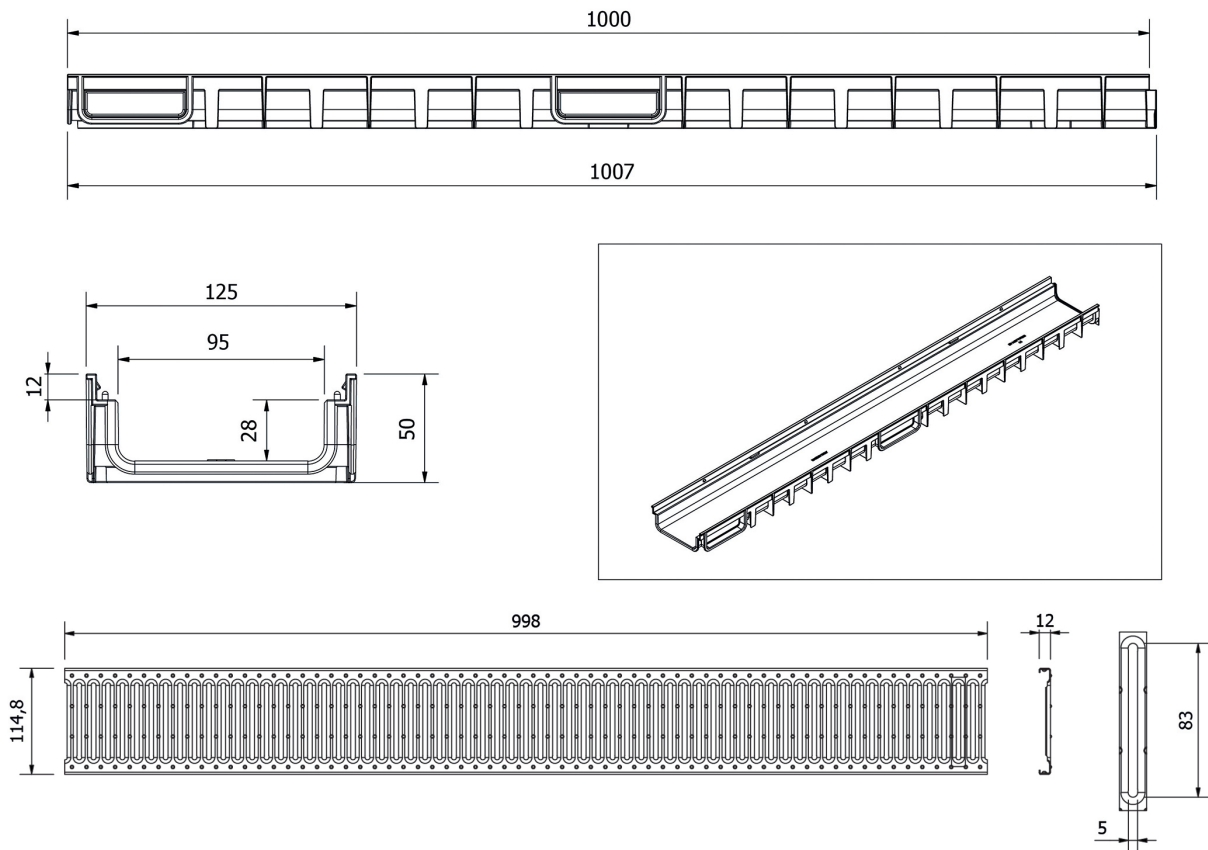

### Dimensions and features

Length (mm)	1000
Width External/Internal (mm)	125 / 95
Height External/Internal (mm)	50 / 28
Outlets	Vertical outlet Ø110 - Horizontal outlet Ø32 (with accessory)
Channel body material	PP-PE
Frame	integrated
Grating material	Stainless steel
Grating slot dimension (mm)	Slot 5 mm
Grating surface finishing	polished
Weight (Kg)	1,75
Resistance (Norm EN1433)	A 15

Dimensions and weights are subjected to the tolerances of the manufacturing.  
The products have to be installed according to ACO's installation manual.