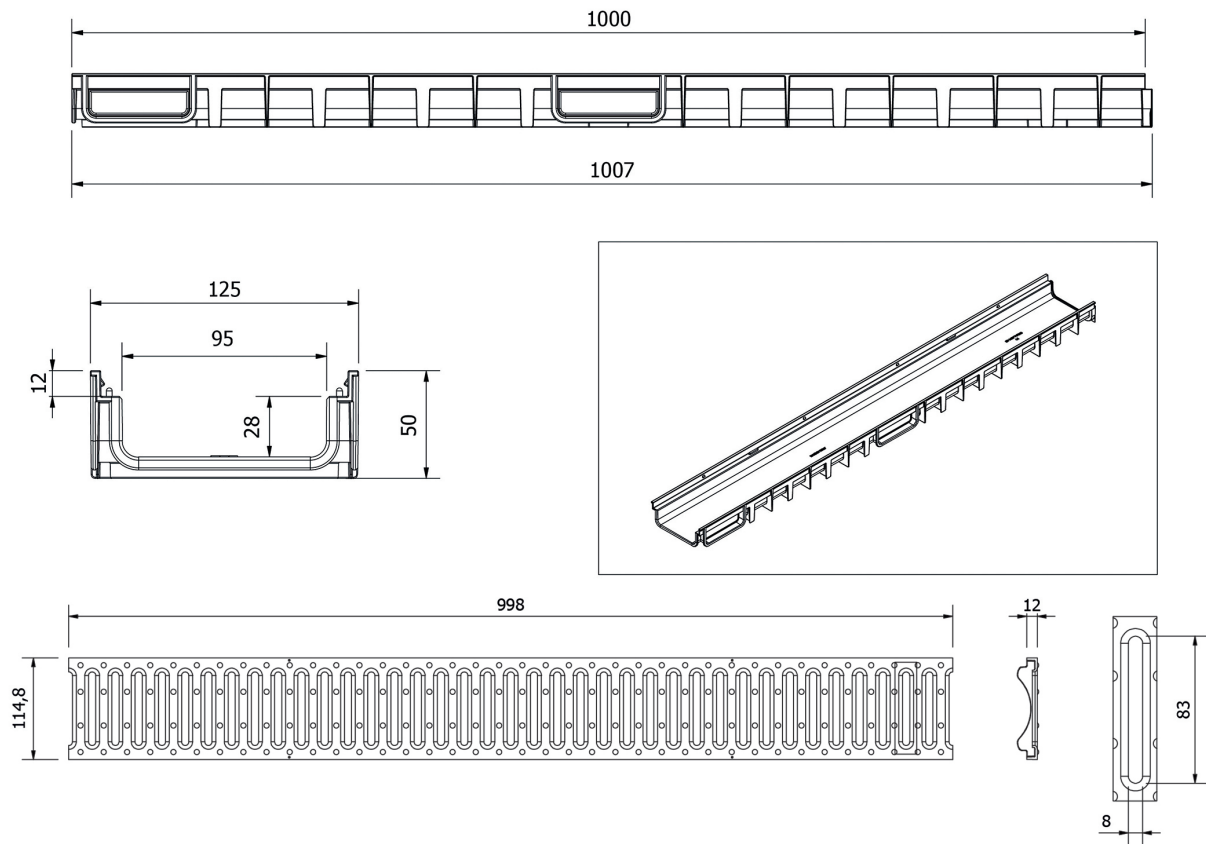

MUFLE 4ALL H50 Channel & Grating

Black: 845064

PP-PE Slot 8mm - A 15

Grey: 845071

Dimensions and features

Length (mm)	1000
Width External/Internal (mm)	125 / 95
Height External/Internal (mm)	50 / 28
Outlets	Vertical outlet Ø110 - Horizontal outlet Ø32 (with accessory)
Channel body material	PP-PE
Frame	integrated
Grating material	PP-PE
Grating slot dimension (mm)	Slot 8mm
Grating surface finishing	---
Weight (Kg)	1,15
Resistance (Norm EN1433)	A 15

Dimensions and weights are subjected to the tolerances of the manufacturing.
The products have to be installed according to ACO's installation manual.