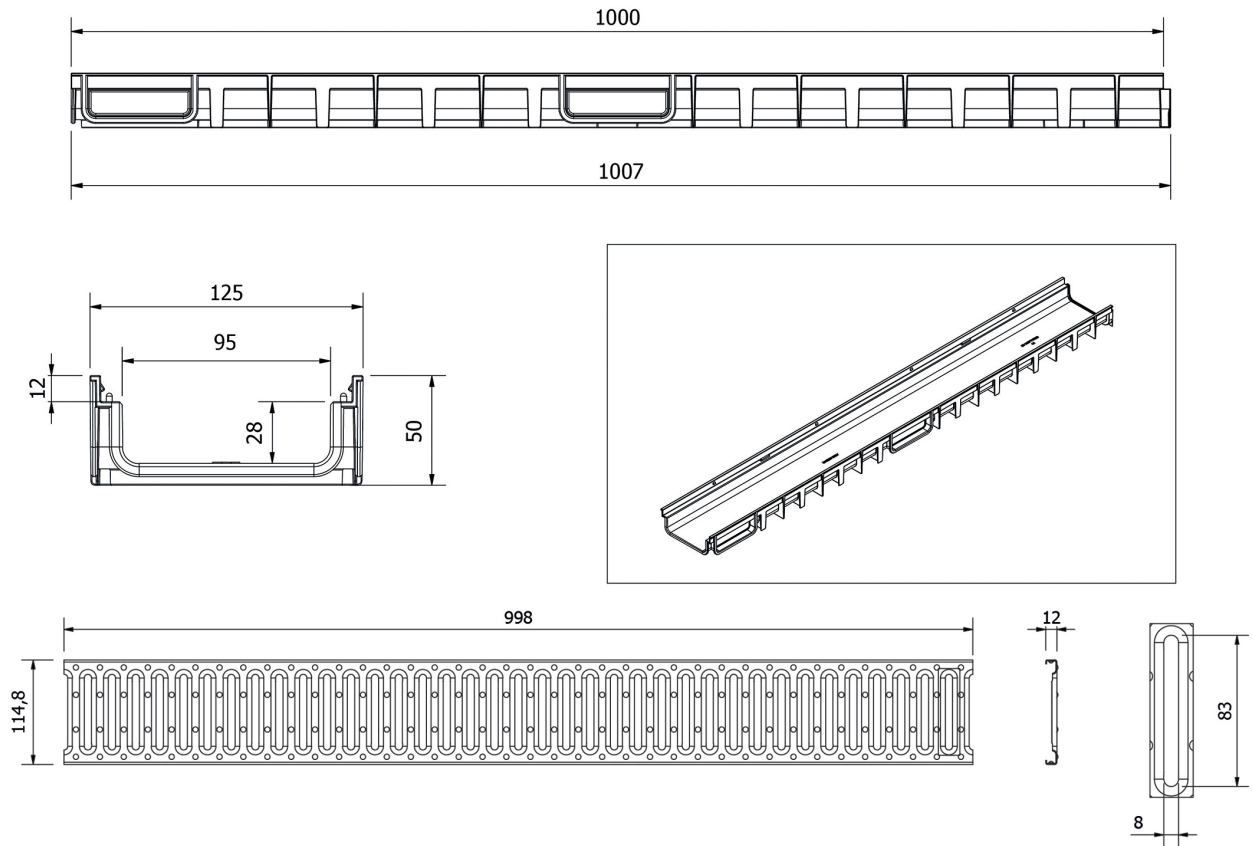

### Dimensions and features

Length (mm)	1000
Width External/Internal (mm)	125 / 95
Height External/Internal (mm)	50 / 28
Outlets	Vertical outlet Ø110 - Horizontal outlet Ø32 (with accessory)
Channel body material	PP-PE
Frame	integrated
Grating material	Stainless steel
Grating slot dimension (mm)	Slot 8mm
Grating surface finishing	polished
Weight (Kg)	1,65
Resistance (Norm EN1433)	A 15

Dimensions and weights are subjected to the tolerances of the manufacturing.  
The products have to be installed according to ACO's installation manual.