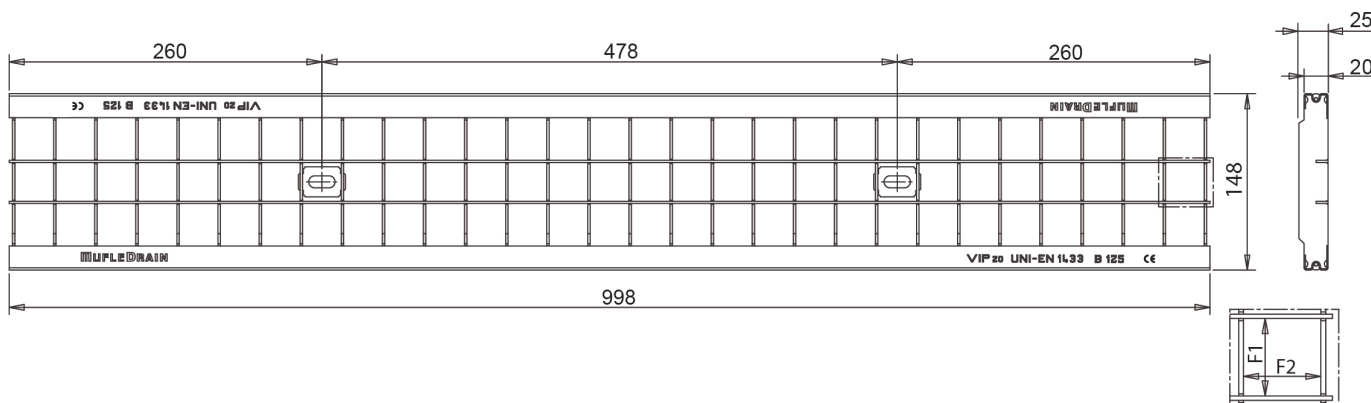

Load class in accordance with the norm EN 1433.

Dimensions and features

N.B. Dimensions and weights are subjected to the normal tolerances of the manufacturing

Length (mm)	998
Total width (mm)	148
Internal width (mm)	100
Height (mm)	20
Slot dimensions F1xF2 (mm)	32.2 x 32.2
Material	Galvanized Steel/Stainless Steel
Weight (Kg)	2.90
Drainage surface (dm ²)	9.00
Fixing system	Tie Rods
Surface finishing	Galvanization
Resistance (Norm UNI-EN1433)	B125