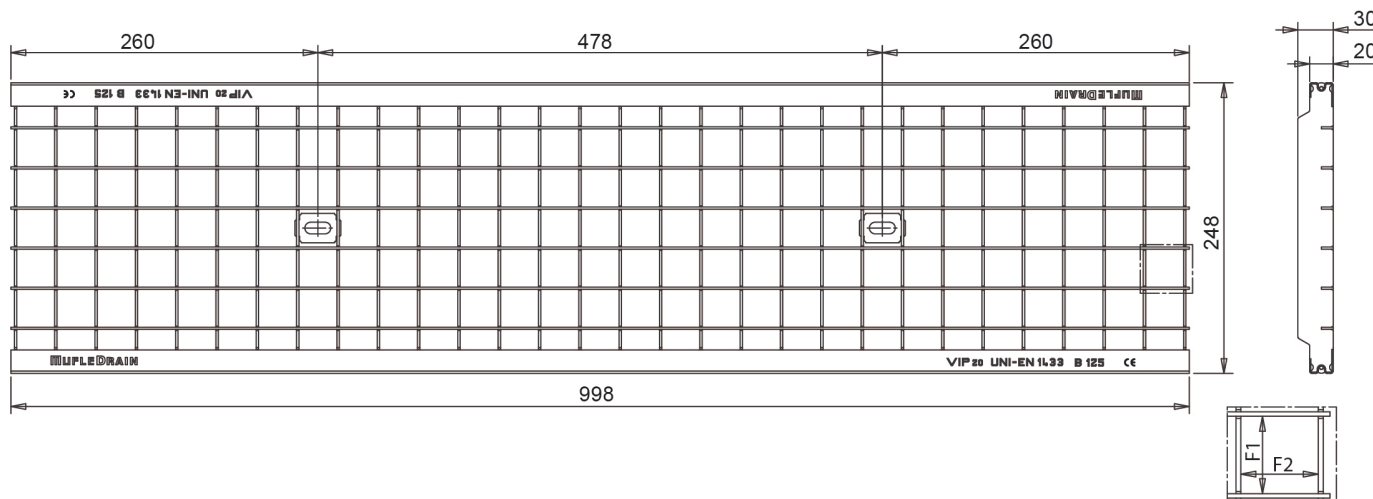

Load class in accordance with the norm EN 1433.

Dimensions and features

N.B. Dimensions and weights are subjected to the normal tolerances of the manufacturing

Length (mm)	998
Total width (mm)	248
Internal width (mm)	200
Height (mm)	20
Slot dimensions F1xF2 (mm)	32.2 x 32.2
Material	Galvanized Steel/Stainless Steel
Weight (Kg)	5.20
Drainage surface (dm ²)	18.00
Fixing system	Tie Rods
Surface finishing	Galvanization
Resistance (Norm UNI-EN1433)	B125